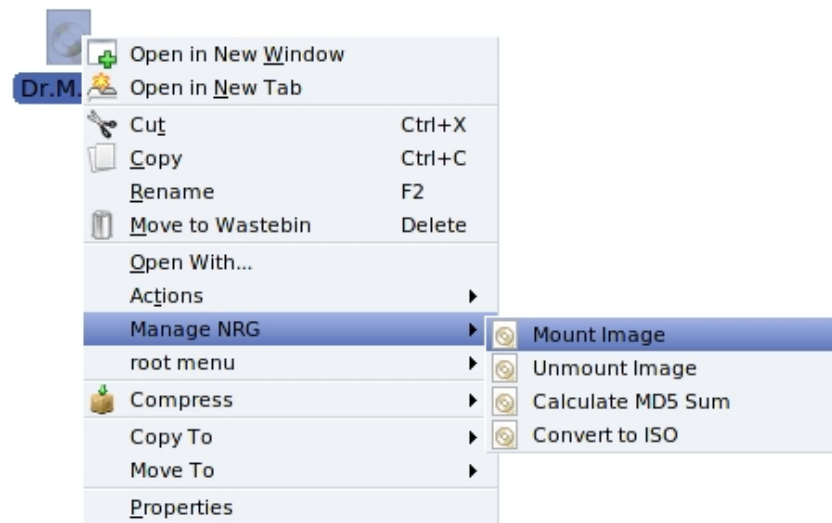

<http://www.musikolo.com> thanks goes to Musikolo for