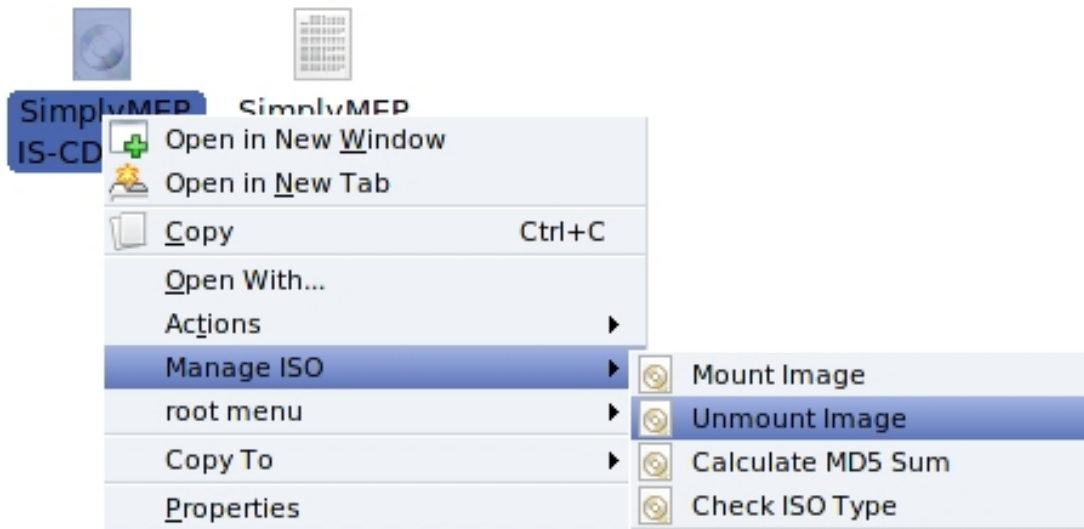

<http://www.musikolo.com> thanks goes to Musikolo for