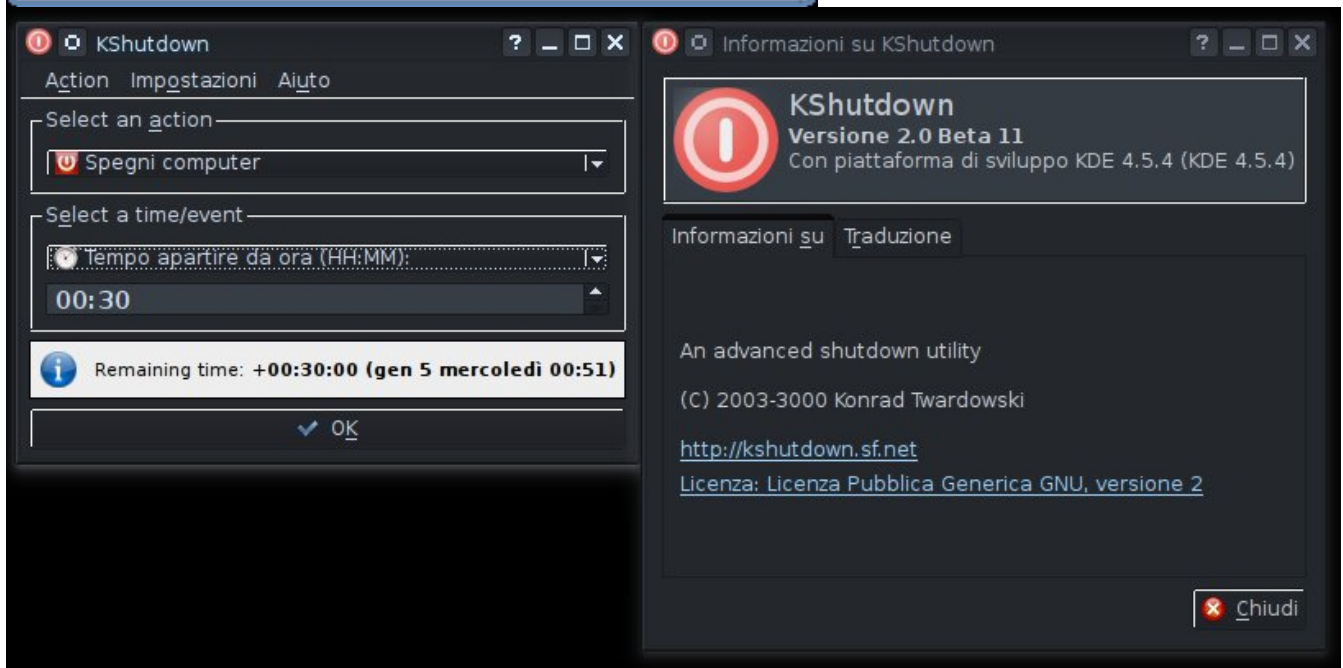

Didacchestr@gmail.com